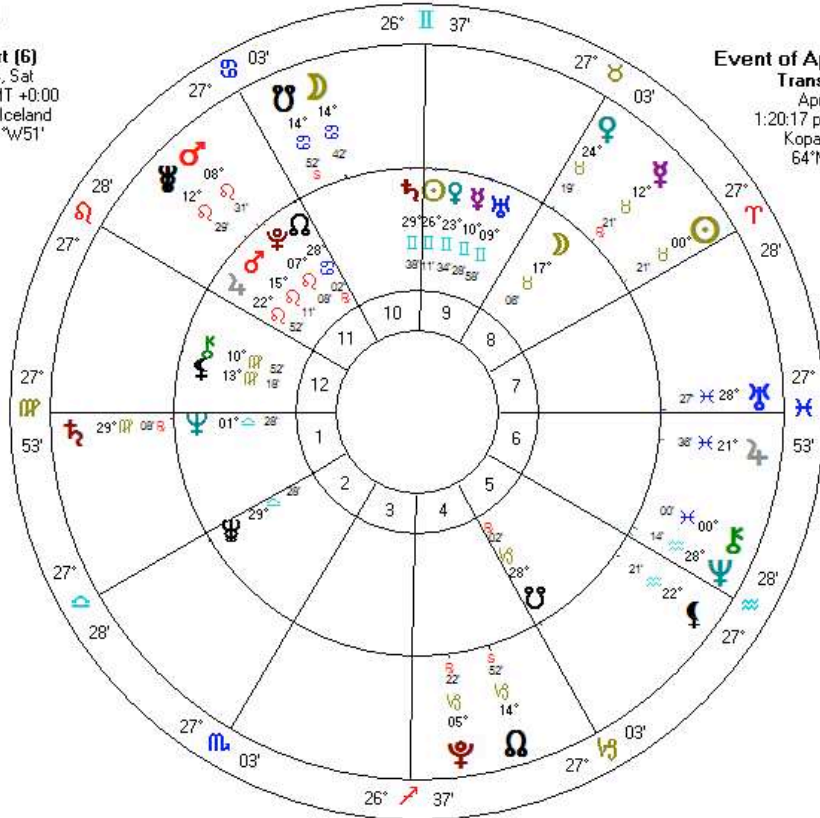

Mercury

CERES CONJUNCT PLUTO...and the North Node.

Ceres has a 5/6 years cycle depending on retro grade periods. Every 5 years or so she will have to confront her scary son in law Pluto. This is happening right now while this Icelandic Volcano wreaks havoc over European airspace. Currently they are just over a degree apart while Pluto is backing onto Ceres, she will get within 40 minute of belting him one before backing down herself and going retro on the 29th. She will however return to throttle him good and proper on October the 14th overtaking him when they are both direct again.

When the Volcano first erupted at [11.32pm local time on the 20th March](#). Pluto and Ceres were still both direct and big players in the eruption. Pluto was sextile the AC by only 8 minutes The sextile can go either way as a harmonious aspect. It has some mercury double- dealing about it. Mercury itself ,the messenger who bridges both the fertile world and the underworld was tightly quincunx the Part Of Fortune. Is this is the message? This aviation Armageddon is going to hit the fortunes of the insurance companies, big business and the airlines. Pluto is also squared Mercury. (76') but strangely Pluto is also trined the Part of Fortune (54') We shall have to see how this plays out.

Ceres is the apex of a T square from a Saturn/Sun opposition. The Sun and Saturn representing bosses and big business. Sun widely conjunct Uranus (The airlines) V Saturn (Insurance companies) Ceres at the apex is pitting these two together and playing referee. The Sun/Uranus (Airlines) gets a trine from Mars and Ceres gets energy from Mars as a karmic quincunx.

.....and so on

to see more, click here: <http://funkastrology.co.uk/>

Inner Wheel
Iceland
Natal Chart (6)
 Jun 17 1944, Sat
 1:30 pm GMT +0:00
 Kopavogur, Iceland
 64°N06' 021"W51'
Geocentric
Tropical
Porphyry
True Node