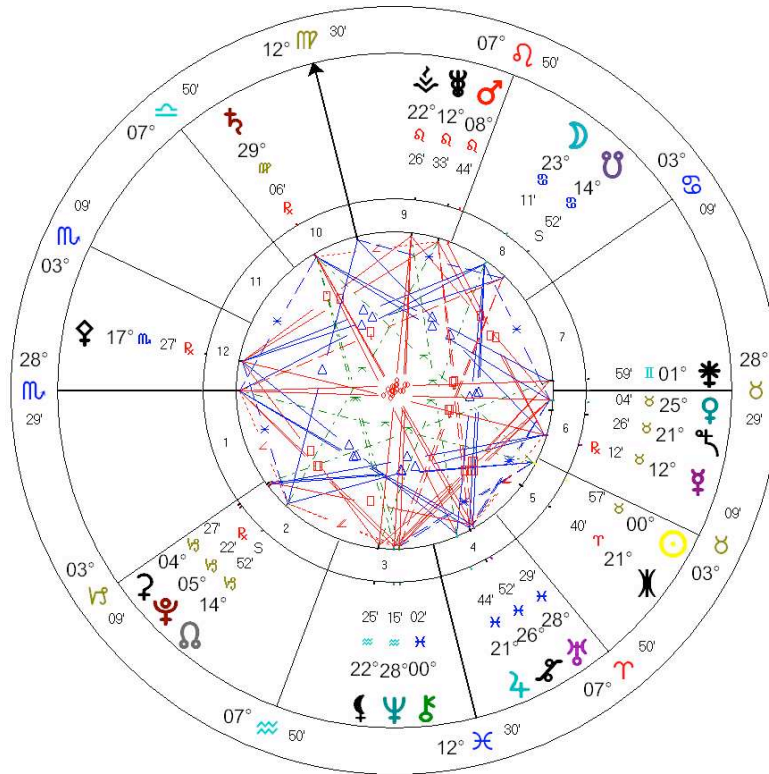

QUESTIONS:

WHAT IS A ELECTIONAL (MUHURTA) CHART?

420 podcast #46

Natal Chart (2)

Apr 20 2010, Tue
9:00pm MST+7:00

Boulder, CO

40°N 01°37' 105°W 15°04"

Geocentric

Tropical

Porphyry

True Node