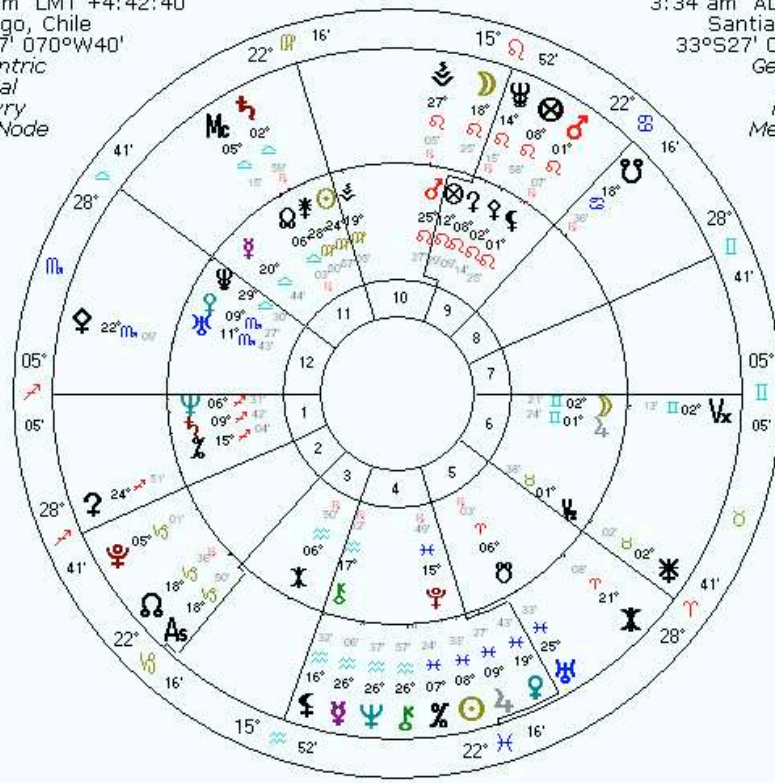

A close-up portrait of Alan Watts, an elderly man with long, wavy white hair and a full white beard. He is looking directly at the camera with a slight, thoughtful expression. He is wearing a blue, textured garment, possibly a sweater or jacket. The background is out of focus, showing some indistinct shapes and colors.

#44

ALAN WATTS

NEWS

http://cosm.typepad.com/cosm_blog/

Inner Wheel
Alex Grey
Natal Chart
Nov 29 1953, Sun
12:00 pm EST +5:00
Columbus, OH
39°N57'40" 082°W59'56"
Geocentric
Tropical
Koch
Mean Node

Outer Wheel
Alex Grey car accident
Natal Chart
Mar 7 2010, Sun
1:00 pm EST +5:00
burlington, vt
44°N28'33" 073°W12'45"
Geocentric
Tropical
Porphyry
Mean Node

Inner Wheel
Chile
Natal Chart
 Sep 18 1810 NS, Tue
 9:26 am LMT +4:42:40
 Santiago, Chile
 33°S27' 070°W40'
 Geocentric
 Tropical
 Porphyry
 Mean Node

Outer Wheel
Chile Earthquake
Natal Chart
 Feb 27 2010, Sat
 3:34 am ADT +3:00
 Santiago, Chile
 33°S27' 070°W40'
 Geocentric
 Tropical
 Porphyry
 Mean Node

Haiti
Natal Chart
 Jan 1 1806 NS, Wed
 12:00 pm LMT +4:49:20
 Port au prince, haiti
 18°N32' 072°W20'
 Geocentric
 Tropical
 Porphyry
 Mean Node

US Chart "1777"
Natal Chart
 Nov 15 1777 NS, Sat
 5:53 pm LMT +5:06:55
 York, PA
 39°N57'45" 076°W43'41"
 Geocentric
 Tropical
 Porphyry
 Mean Node