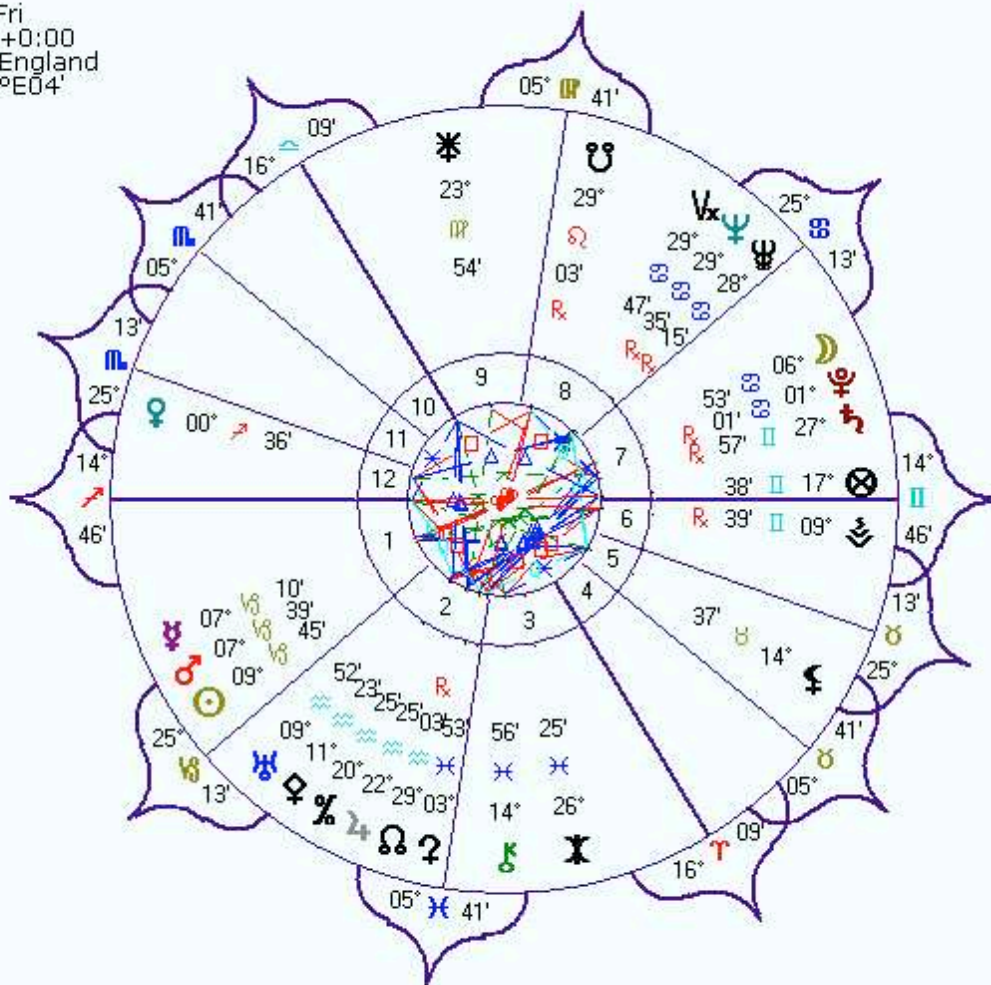

#44

ALAN WATTS

NEWS

http://cosm.typepad.com/cosm_blog/

Inner Wheel
Alex Grey
Natal Chart
Nov 29 1953, Sun
12:00 pm EST +5:00
Columbus, OH
39°N57'40" 082°W59'56"
Geocentric
Tropical
Koch
Mean Node

Outer Wheel
Alex Grey car accident
Natal Chart
Mar 7 2010, Sun
1:00 pm EST +5:00
burlington, vt
44°N28'33" 073°W12'45"
Geocentric
Tropical
Porphyry
Mean Node

Inner Wheel
Chile
Natal Chart
 Sep 18 1810 NS, Tue
 9:26 am LMT +4:42:40
 Santiago, Chile
 33°S27' 070°W40'
 Geocentric
 Tropical
 Porphyry
 Mean Node

Outer Wheel
Chile Earthquake
Natal Chart
 Feb 27 2010, Sat
 3:34 am ADT +3:00
 Santiago, Chile
 33°S27' 070°W40'
 Geocentric
 Tropical
 Porphyry
 Mean Node

Haiti
Natal Chart
 Jan 1 1806 NS, Wed
 12:00 pm LMT +4:49:20
 Port au prince, haiti
 18°N32' 072°W20'
 Geocentric
 Tropical
 Porphyry
 Mean Node

US Chart "1777"
Natal Chart
 Nov 15 1777 NS, Sat
 5:53 pm LMT +5:06:55
 York, PA
 39°N57'45" 076°W43'41"
 Geocentric
 Tropical
 Porphyry
 Mean Node

Alan Watts
Natal Chart

Jan 1 1915, Fri
6:20 am UT +0:00
Chislehurst, England
51°N25' 000°E04'
Geocentric
Tropical
Porphyry
Mean Node

Inner Wheel
Alan Watts
Natal Chart
 Jan 1 1915, Fri
 6:20 am UT +0:00
 Chislehurst, England
 51°N25' 000°E04'
 Geocentric
 Tropical
 Porphyry
 Mean Node