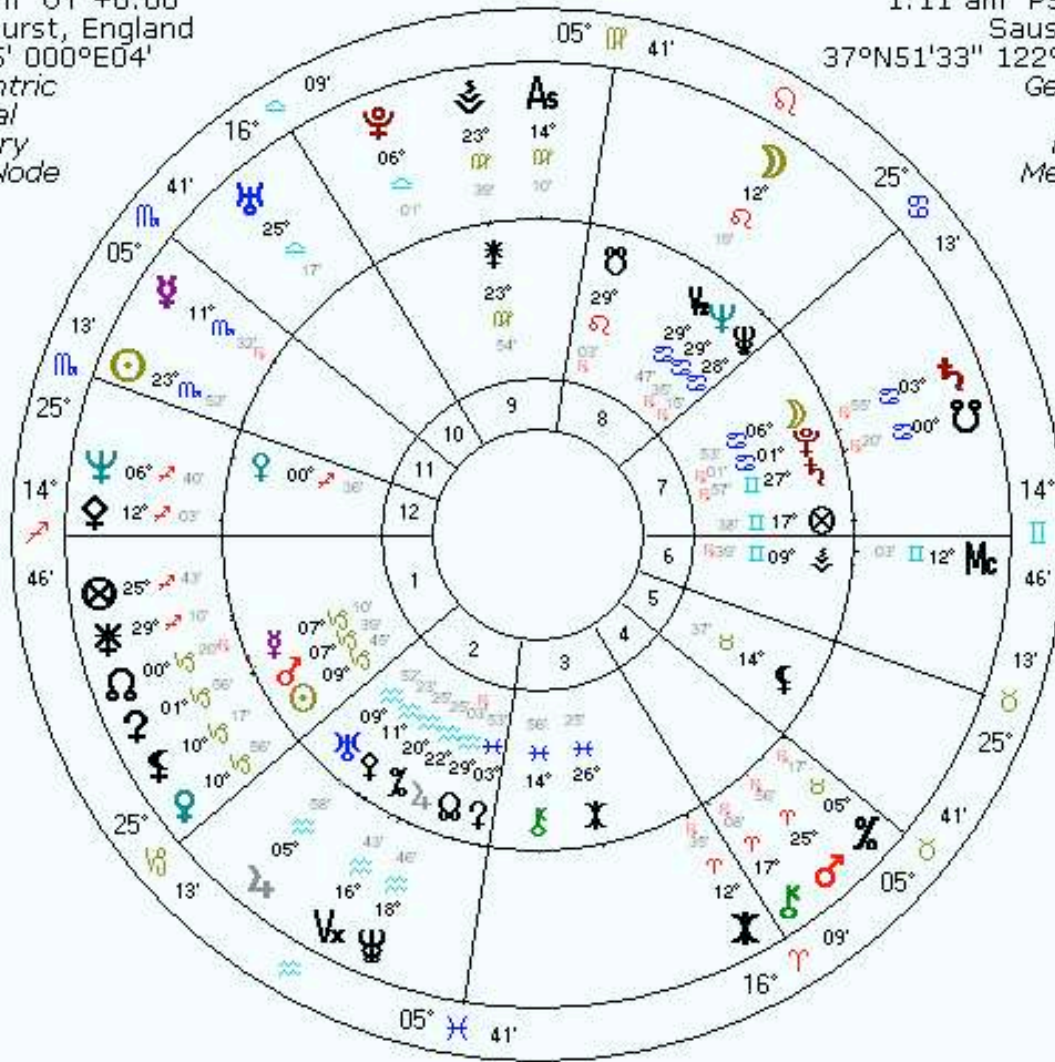

Inner Wheel
Alan Watts
Natal Chart
Jan 1 1915, Fri
6:20 am UT +0:00
Chislehurst, England
51°N25' 000°E04'
Geocentric
Tropical
Porphyry
Mean Node

Outer Wheel
Alan Watts death
Natal Chart
Nov 16 1973, Fri
1:11 am PST +8:00
Sausalito, CA
37°N51'33" 122°W29'03"
Geocentric
Tropical
Porphyry
Mean Node