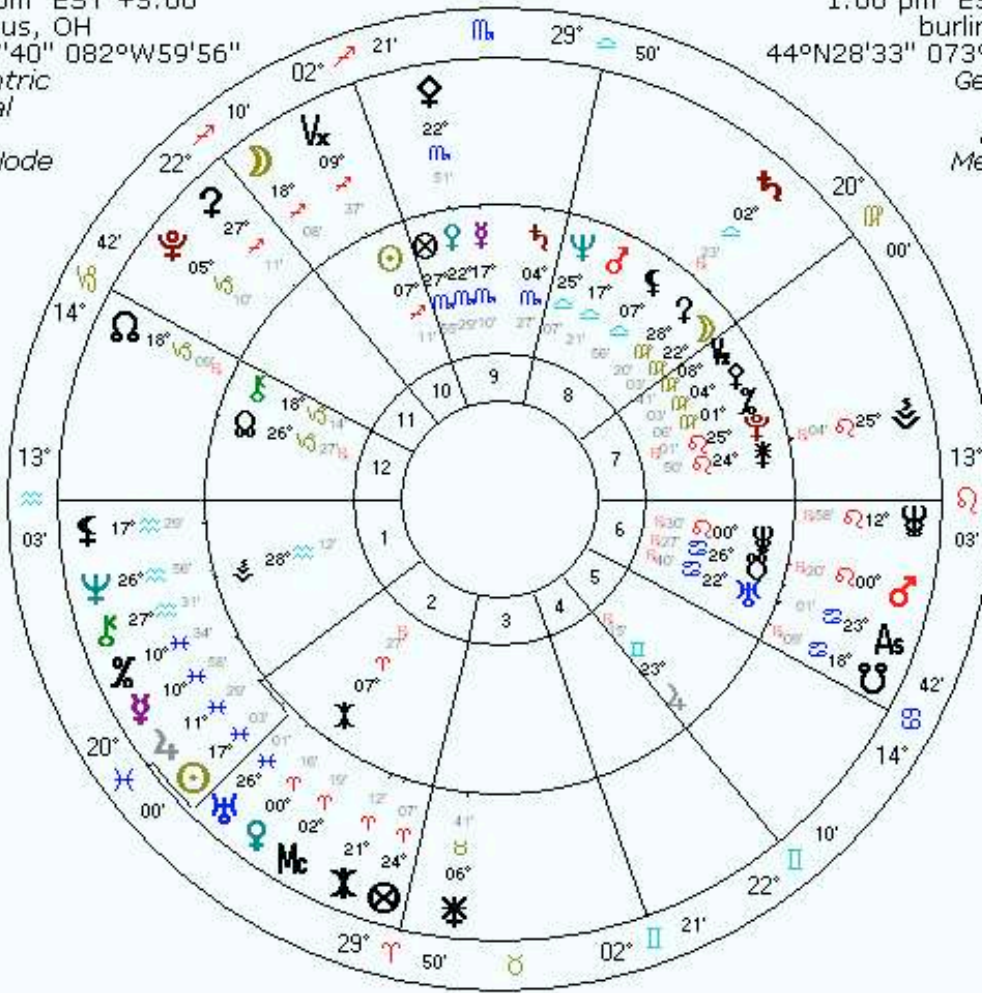

A close-up portrait of Alan Watts, an elderly man with long, wavy white hair and a full white beard. He is looking directly at the camera with a slight, thoughtful expression. He is wearing a blue, textured garment, possibly a sweater or jacket. The background is out of focus, showing some indistinct shapes and colors.

#44

ALAN WATTS

NEWS

http://cosm.typepad.com/cosm_blog/

Inner Wheel
Alex Grey
Natal Chart
Nov 29 1953, Sun
12:00 pm EST +5:00
Columbus, OH
39°N57'40" 082°W59'56"
Geocentric
Tropical
Koch
Mean Node

Outer Wheel
Alex Grey car accident
Natal Chart
Mar 7 2010, Sun
1:00 pm EST +5:00
burlington, vt
44°N28'33" 073°W12'45"
Geocentric
Tropical
Porphyry
Mean Node

Inner Wheel
Chile
Natal Chart
 Sep 18 1810 NS, Tue
 9:26 am LMT +4:42:40
 Santiago, Chile
 33°S27' 070°W40'
 Geocentric
 Tropical
 Porphyry
 Mean Node

Outer Wheel
Chile Earthquake
Natal Chart
 Feb 27 2010, Sat
 3:34 am ADT +3:00
 Santiago, Chile
 33°S27' 070°W40'
 Geocentric
 Tropical
 Porphyry
 Mean Node

Haiti
Natal Chart
 Jan 1 1806 NS, Wed
 12:00 pm LMT +4:49:20
 Port au prince, haiti
 18°N32' 072°W20'
 Geocentric
 Tropical
 Porphyry
 Mean Node

US Chart "1777"
Natal Chart
 Nov 15 1777 NS, Sat
 5:53 pm LMT +5:06:55
 York, PA
 39°N57'45" 076°W43'41"
 Geocentric
 Tropical
 Porphyry
 Mean Node