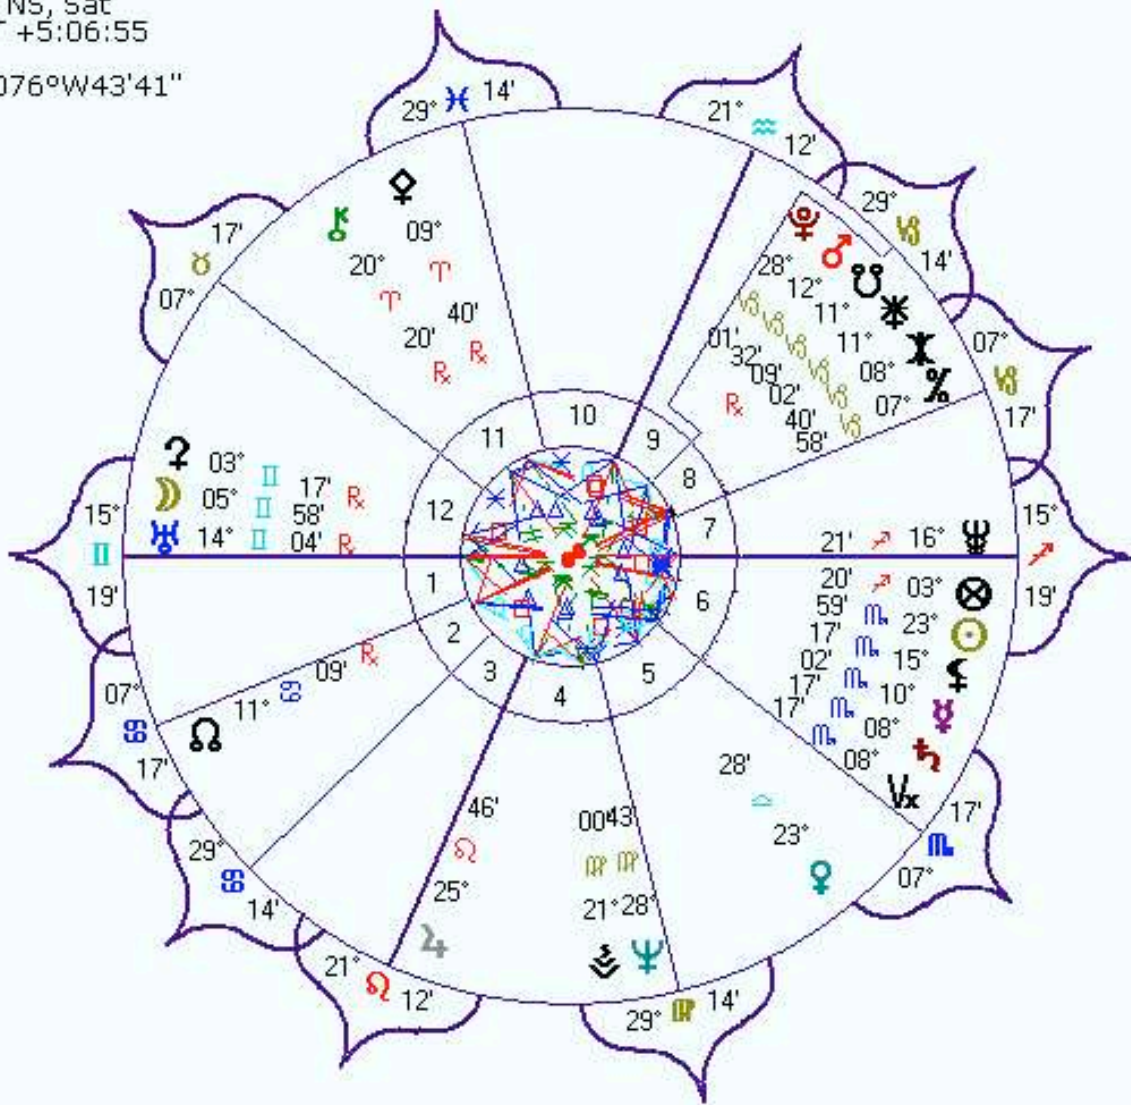

A close-up portrait of Alan Watts, an elderly man with long, wavy white hair and a full white beard. He is looking directly at the camera with a slight, thoughtful expression. He is wearing a blue, textured garment, possibly a sweater or jacket. The background is out of focus, showing some indistinct shapes and colors.

#44

ALAN WATTS

NEWS

http://cosm.typepad.com/cosm_blog/

Inner Wheel
Alex Grey
Natal Chart
Nov 29 1953, Sun
12:00 pm EST +5:00
Columbus, OH
39°N57'40" 082°W59'56"
Geocentric
Tropical
Koch
Mean Node

Outer Wheel
Alex Grey car accident
Natal Chart
Mar 7 2010, Sun
1:00 pm EST +5:00
burlington, vt
44°N28'33" 073°W12'45"
Geocentric
Tropical
Porphyry
Mean Node

Inner Wheel
Chile
Natal Chart
 Sep 18 1810 NS, Tue
 9:26 am LMT +4:42:40
 Santiago, Chile
 33°S27' 070°W40'
 Geocentric
 Tropical
 Porphyry
 Mean Node

Outer Wheel
Chile Earthquake
Natal Chart
 Feb 27 2010, Sat
 3:34 am ADT +3:00
 Santiago, Chile
 33°S27' 070°W40'
 Geocentric
 Tropical
 Porphyry
 Mean Node

Haiti
Natal Chart
 Jan 1 1806 NS, Wed
 12:00 pm LMT +4:49:20
 Port au prince, haiti
 18°N32' 072°W20'
 Geocentric
 Tropical
 Porphyry
 Mean Node

US Chart "1777"
Natal Chart
 Nov 15 1777 NS, Sat
 5:53 pm LMT +5:06:55
 York, PA
 39°N57'45" 076°W43'41"
 Geocentric
 Tropical
 Porphyry
 Mean Node