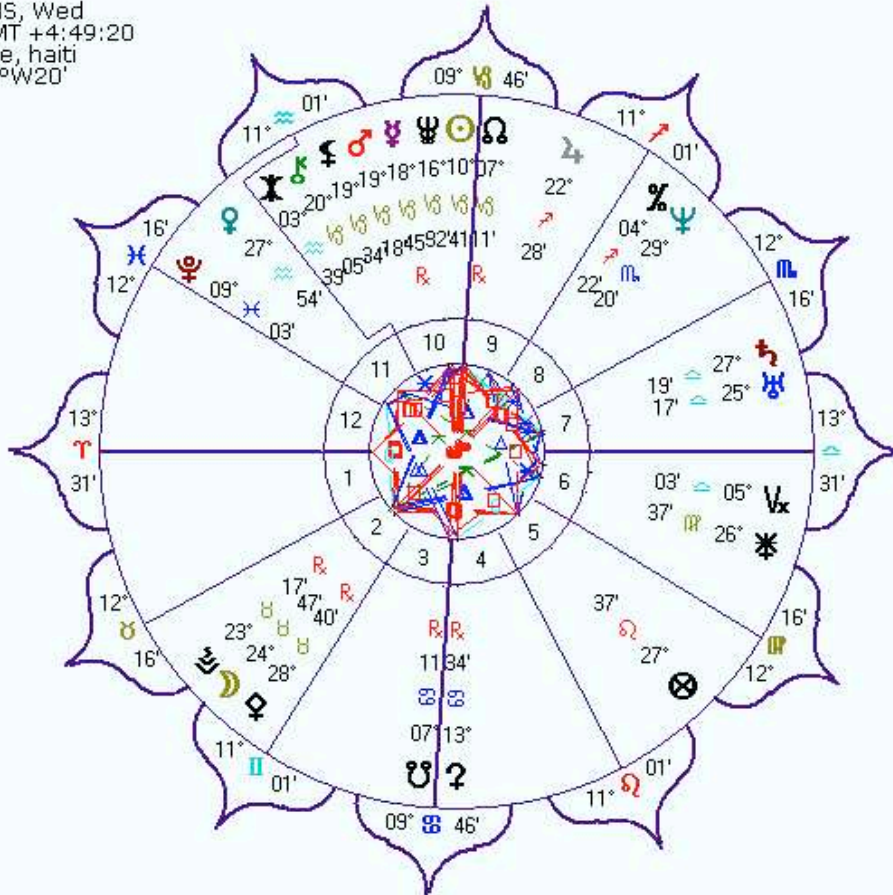

A close-up portrait of Alan Watts, an elderly man with long, wavy white hair and a full white beard. He is looking directly at the camera with a slight, thoughtful expression. He is wearing a blue, textured garment, possibly a sweater or jacket. The background is out of focus, showing some indistinct shapes and colors.

#44

ALAN WATTS

NEWS

http://cosm.typepad.com/cosm_blog/

Inner Wheel
Alex Grey
Natal Chart
Nov 29 1953, Sun
12:00 pm EST +5:00
Columbus, OH
39°N57'40" 082°W59'56"
Geocentric
Tropical
Koch
Mean Node

Outer Wheel
Alex Grey car accident
Natal Chart
Mar 7 2010, Sun
1:00 pm EST +5:00
burlington, vt
44°N28'33" 073°W12'45"
Geocentric
Tropical
Porphyry
Mean Node

Inner Wheel
Chile
Natal Chart
 Sep 18 1810 NS, Tue
 9:26 am LMT +4:42:40
 Santiago, Chile
 33°S27' 070°W40'
 Geocentric
 Tropical
 Porphyry
 Mean Node

Outer Wheel
Chile Earthquake
Natal Chart
 Feb 27 2010, Sat
 3:34 am ADT +3:00
 Santiago, Chile
 33°S27' 070°W40'
 Geocentric
 Tropical
 Porphyry
 Mean Node

Haiti
Natal Chart
 Jan 1 1806 NS, Wed
 12:00 pm LMT +4:49:20
 Port au prince, haiti
 18°N32' 072°W20'
 Geocentric
 Tropical
 Porphyry
 Mean Node

US Chart "1777"
Natal Chart
 Nov 15 1777 NS, Sat
 5:53 pm LMT +5:06:55
 York, PA
 39°N57'45" 076°W43'41"
 Geocentric
 Tropical
 Porphyry
 Mean Node